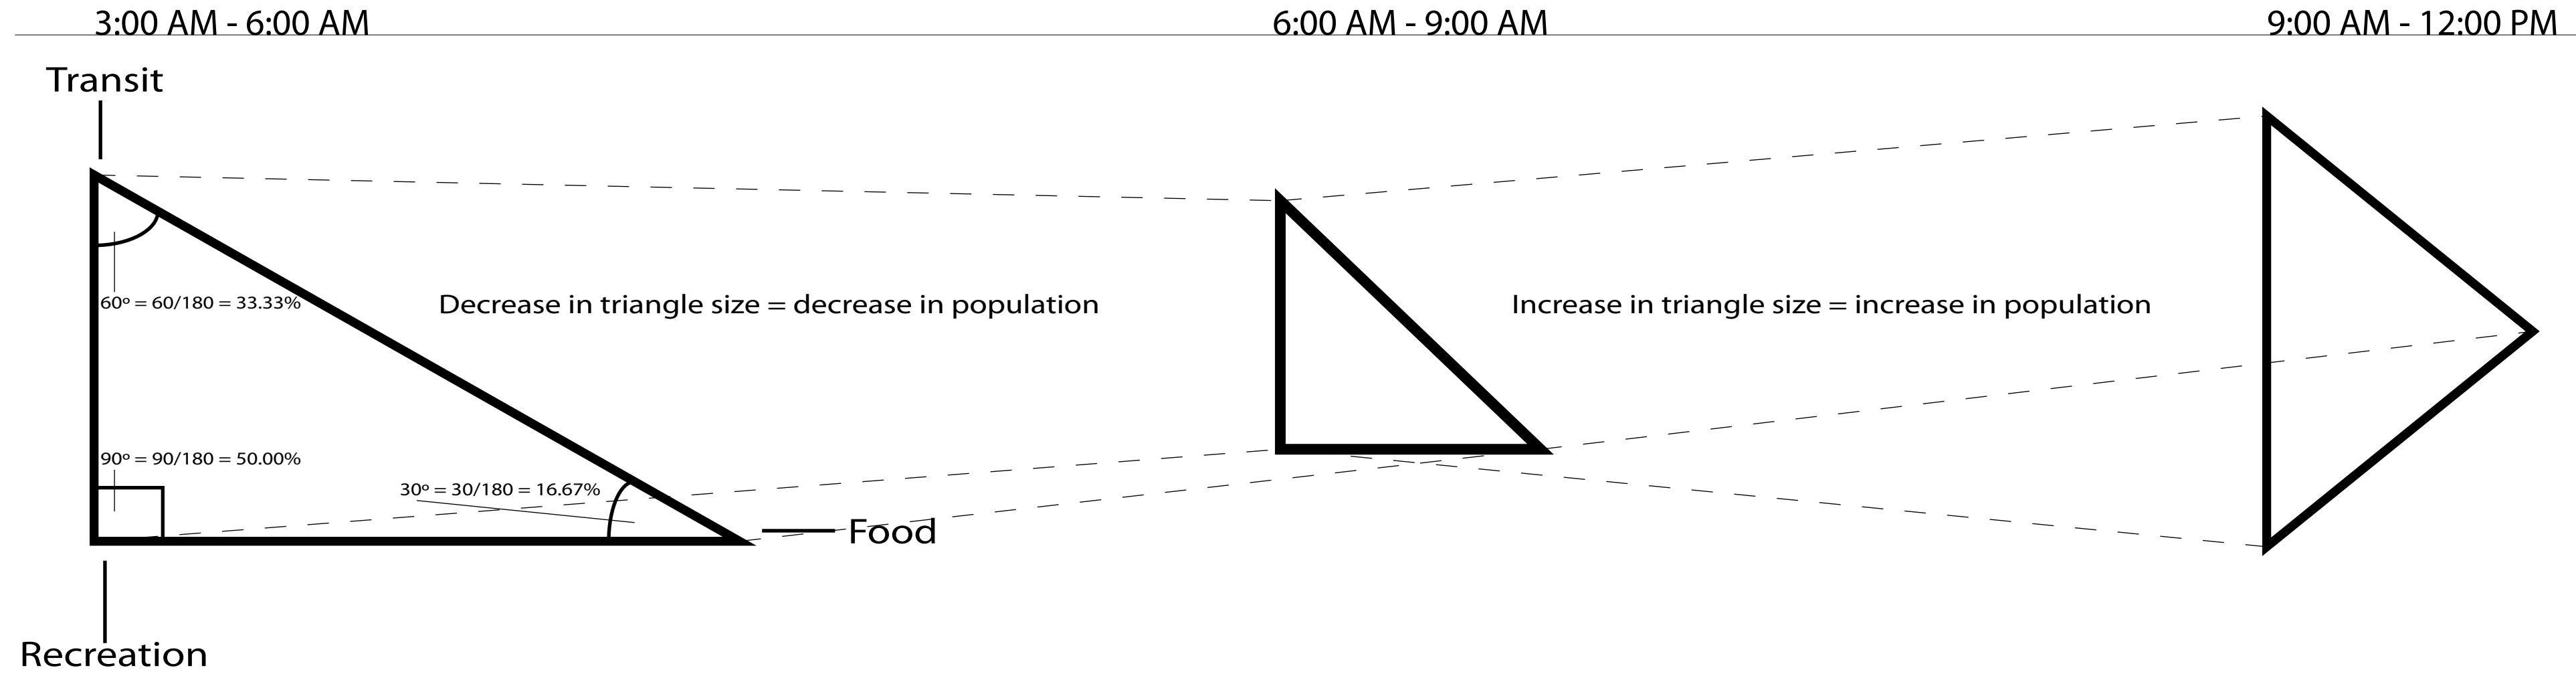

Baton Rouge Population Diagram

Example

12:00 AM - 3:00 AM 3:00 AM - 6:00 AM 6:00 AM - 9:00 AM 9:00 AM - 12:00 PM 12:00 PM - 3:00 PM 3:00 PM - 6:00 PM 6:00 PM - 9:00 PM 9:00 PM - 12:00 AM

Sunny Day

Rainy Day